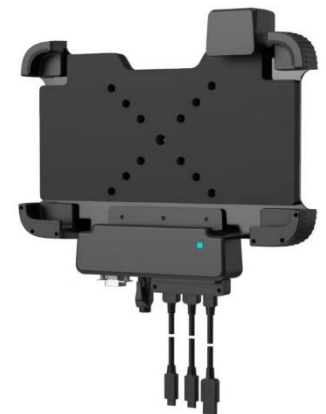

Car/Wall Mount

Accessories

Handstrap (included)
Active-Pen
Docking Station, 2x USB 3.0, 1x USB 2.0, Gigabit LAN, RS232, RS485,
Car/Wall-Docking, 2x USB2.0, 1x USB-C (Power), RJ45-LAN, RS232