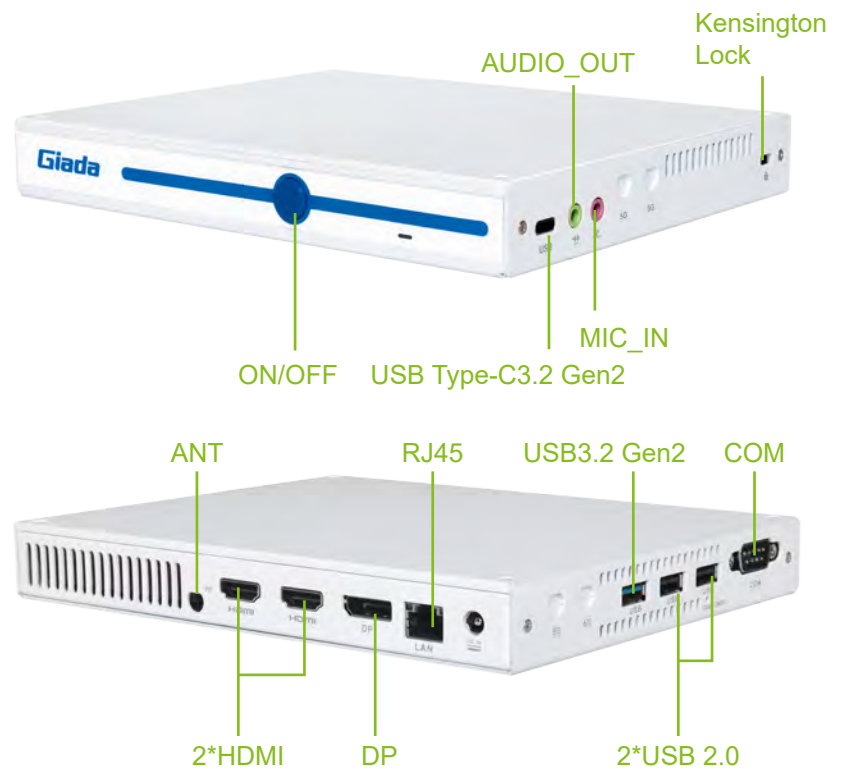

Dimensions and Drawing

Optional items

VESA Mounting	VESA Mounting Kit (JZ183)
Wi-Fi/BT Module	Intel® Dual Band Wireless-AC 3165, Intel® Dual Band Wireless-AC 9260, Intel® Wi-Fi 6 AX200, Intel® Wi-Fi 6E AX210 (Gig+)
Mobile Network Module	Quectel® RM500Q 5G, Quectel® EM12 4G
Operating System License	Windows 11 (64bit)